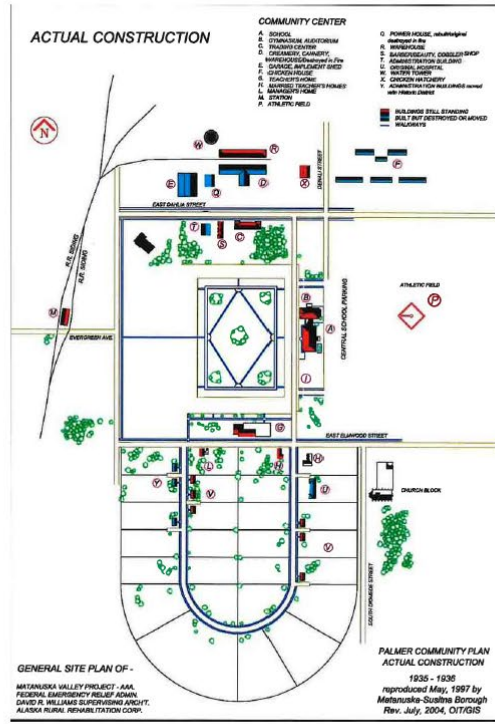

PALMER LIBRARY UPDATE

06.24.24

Architectural Precedents / Influences

Design Updates

Budget

Schedule

Photo Acknowledgements: Joe & Cheryl Homme

GENERAL SITE PLAN OF
HARRIS COUNTY PUBLIC SCHOOLS
1935 - 1938
REVISIONS BY
ARCHITECTURAL FIRM